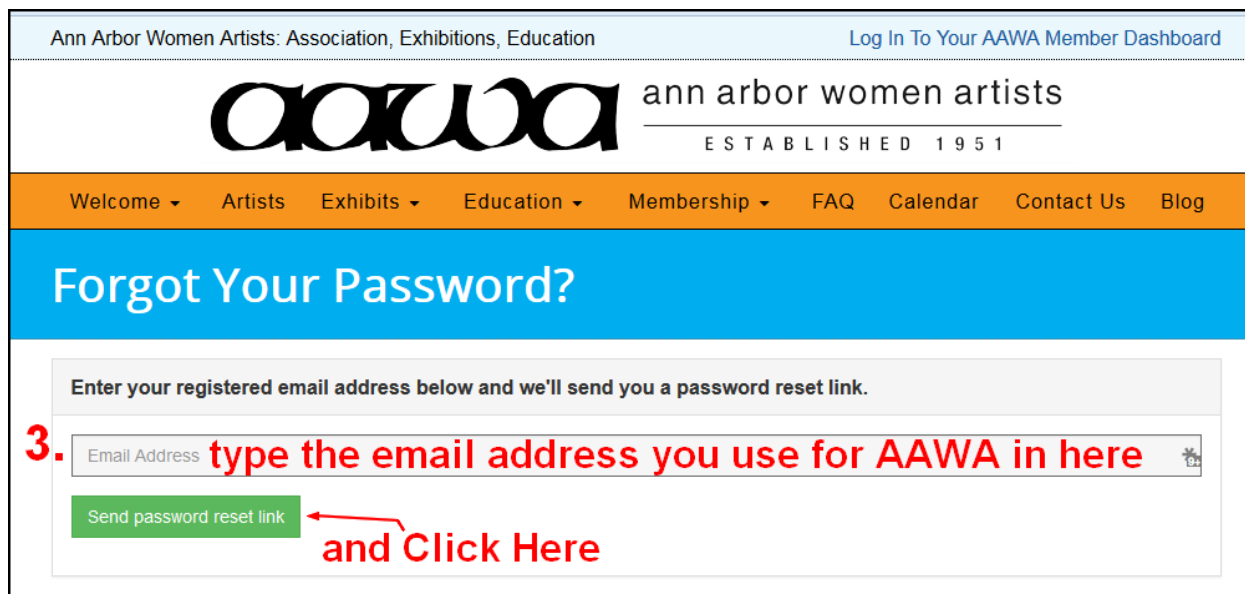

# Lost Password / Create New Password

1. Go to <http://annarborwomenartists.org> and click the log in link.

2. Click on 'Forgot your password?' in the smaller window that opens.

3. Type in your email address and click the send button

4. A message will appear telling you that a reset link has been sent to your email.

The screenshot shows the top navigation bar of the Ann Arbor Women Artists website with the logo and the text "ann arbor women artists ESTABLISHED 1951". Below the navigation bar is a blue banner that reads "Forgot Your Password?". Underneath the banner is a message box with a red border that says "A password reset link has been sent to [redacted]@gmail.com. You should receive it shortly." This message is circled in red. To the right of the message box is a red "4." and the text "Go to your email." in red. Below the message box is a form with a text input field containing "[redacted]@gmail.com" and a green button labeled "Send password reset link".