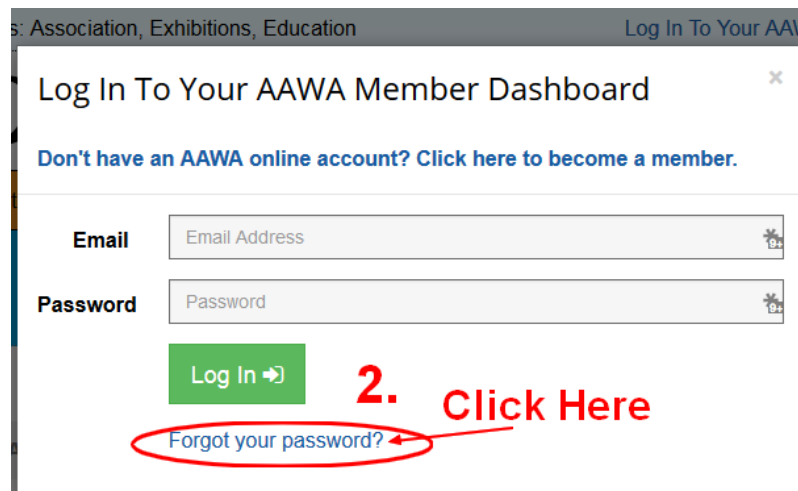

# Lost Password / Create New Password

1. Go to <http://annarborwomenartists.org> and click the log in link.

2. Click on 'Forgot your password?' in the smaller window that opens.

3. Type in your email address and click the send button

4. A message will appear telling you that a reset link has been sent to your email.

The screenshot shows the top navigation bar of the Ann Arbor Women Artists website with the logo and the text "ann arbor women artists ESTABLISHED 1951". Below the navigation bar is a blue banner that reads "Forgot Your Password?". Underneath the banner is a message box with a red border that says "A password reset link has been sent to [redacted]@gmail.com. You should receive it shortly." This message is circled in red. To the right of the message box is a red "4." and the text "Go to your email." in red. Below the message box is a form with a text input field containing "[redacted]@gmail.com" and a green button labeled "Send password reset link".